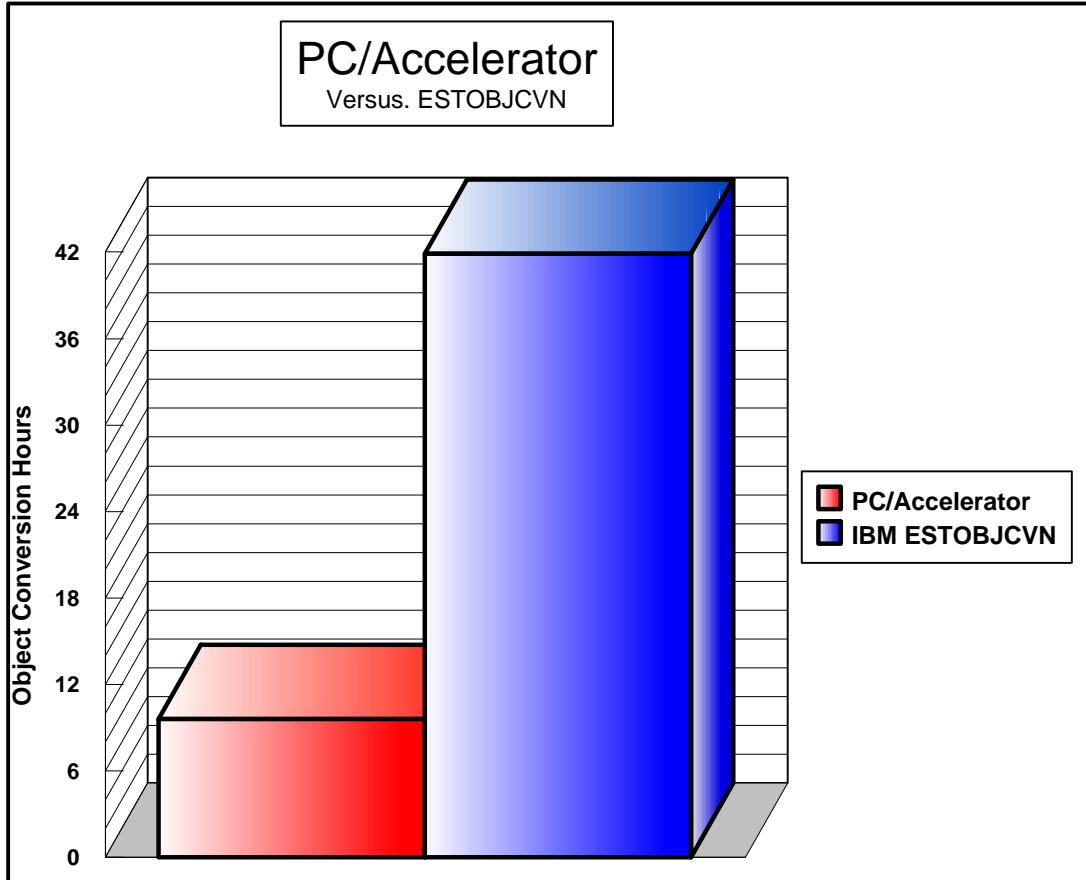

## Gucci is Interested in Time

Object Conversion Hours

PC/Accelerator

9.6

IBM ESTOBJCVN

41.9

The above graph displays the actual amount of time it took PC/Accelerator to translate programs in 291 libraries at Gucci. Compare the amount of time Estimate Object Conversion calculated with PAE's method during this Side-by-Side. PC/Accelerator saved 78% of conversion time or 32+ hours. Gucci was very interested in saving as much time as possible.