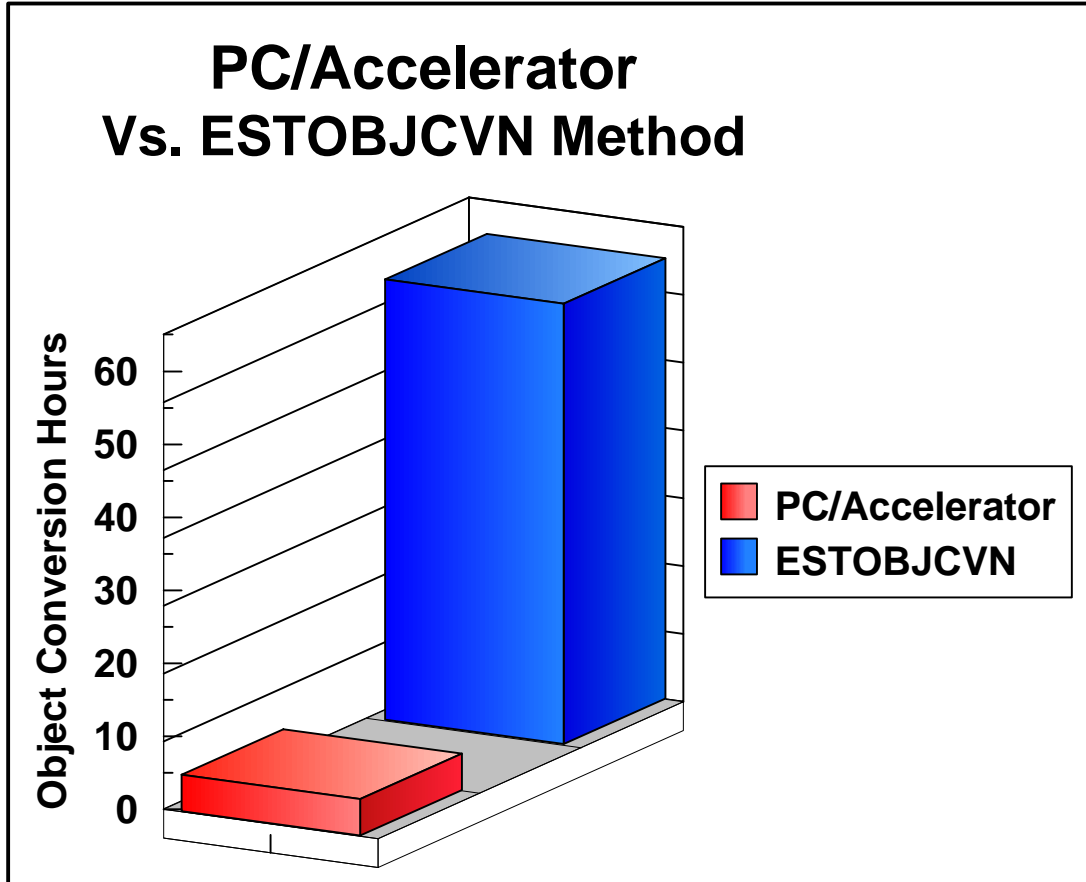

**Would you like to save 55 Hours going to RISC!**

Object Conversion Hours	
PC/Accelerator	ESTOBJCVN
5.01	60.28

The graph above displays the object translation time on a large, 4-way processor. PC/Accelerator translated all objects in 5 hour 2 minutes at Seaboard Corp. ESTOBJCVN calculated 60.28 hours. 55 Hours is a tremendous saving of time. Seaboard did NOT have 60 hours to do the conversion. Burlesque also stripped a library of 7,500 programs up into 11 libraries so object conversion would go faster. No method can beat PC/Accelerator, NOT even IBM's method!!